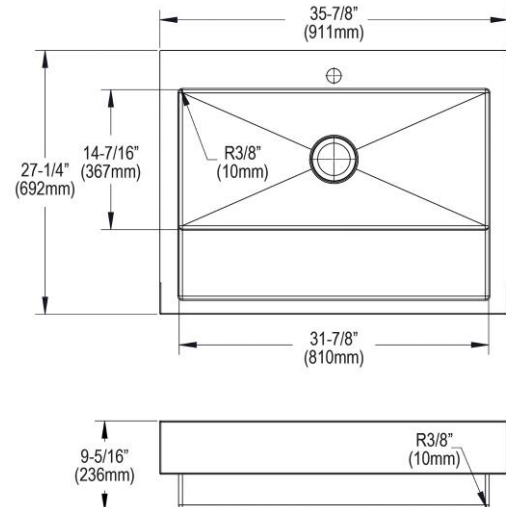

In keeping with our policy of continuing product improvement, Elkay reserves the right to change product specifications without notice. Please visit elkay.com for the most current version of Elkay product specification sheets. This specification describes an Elkay product with design, quality, and functional benefits to the user. When making a comparison of other producers' offerings, be certain these features are not overlooked.