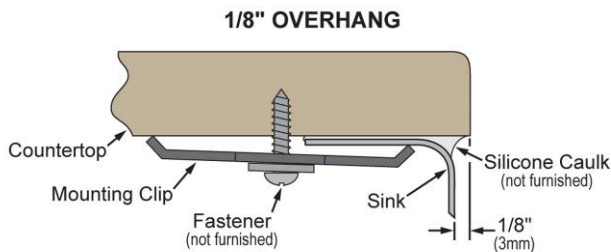

Installation Type:	Farmhouse, Sink Kits
Material:	304 Stainless Steel
Special Features:	Workstation
Finish:	Polished Satin
Gauge:	16
Sound Deadening:	Full spray sides and bottom with Sides and Bottom pads
Number of Bowls:	1
Sink Dimensions:	35-7/8" x 27-1/4" x 9-5/8"
Bowl 1 Dimensions:	25-7/8" x 14-7/16" x 9-5/8"
Drain Size:	3-1/2" (89mm)
Drain Location:	Rear Center
Minimum Cabinet Size:	36"
Mounting Hardware:	Part # 54300308 included
Template Included:	No

Installation Profile:

Designed to affix to the underside of any solid surface countertop.

Included Accessories

CTXBG3113R	Elkay Dart Canyon Stainless Steel 30-1/2" x 13" x 4-3/8" Reversible Bottom Grid Spec Sheet (PDF)	
CTXDC0606	Elkay Dart Canyon Stainless Steel 5-1/8" x 5-1/4" x 7/8" Bottom Grid Drain Cover Spec Sheet (PDF)	
LKCB1223LWN	Elkay Dart Canyon Hardwood 12" x 22-1/2" x 1" Cutting Board Spec Sheet (PDF)	